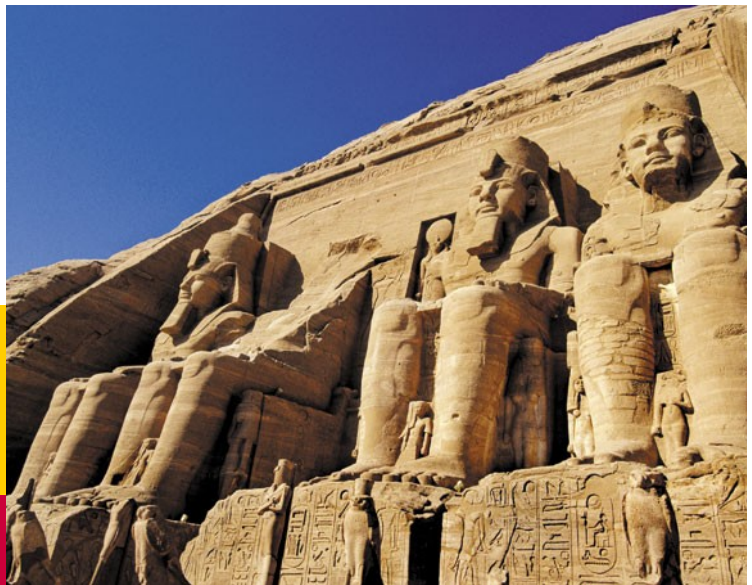

CRUCERO NILO: Templo de Luxor, Templo de Karnak, Valle de los Reyes, Templo de Hatshepsut, Colosos de Memnon, Templo de Edfú, Templo de Kom Ombo, Luz y sonido en el Templo de Philae y Paseo en faluca o motora

ABUSIMBEL: Luz y sonido en los TEMPLOS de ABUSIMBEL

A) 2180€ · B) 2350€

Hotel Cairo A) Concorde el Salam **5*** · B) Semiramis/Marriott Cairo/JW Marriott **5*Sup.**

Abusimbel A, B) Seti **4***

Crucero Nilo A, B) Alhambra **5*Sup**

Hotel Luxor A,B) Steigenberger Luxor **5***

Hotel Hurghada A) Swiss Inn / Royal Labranda **5*** · B) Sheraton Soma Bay/Jaz Casa del Mar/Hilton Plaza Resort **5*Sup.**

Supl TIERRA (01JUL-30SEP) = 105 €; (01OCT-05DEC) = 205 €

Supl AEREO (01JUL-05DEC) = 105 €

Precio base clase reserva E de Eadvtair. Plazas limitadas. Consultar

EL PRECIO INCLUYE · Vuelos línea regular EGYPTAIR, clase turista desde Barcelona o Madrid + vuelos domésticos (Aswan/Abusimbel/Hurghada) · Alojamiento en los hoteles y motonaves especificados u otros de igual categoría en hab. standard · Régimen de Alojamiento y Desayuno en El Cairo y Luxor, Pensión Completa durante el crucero (sin bebidas), Media Pensión en Abusimbel y Todo Incluido en Hurghada · Traslados · Visitas especificadas con Guías locales de Habla Hispana (servicios regulares) · Seguro de viaje · Tasas aéreas actuales (335 €) (sujetas a cambio) **EL PRECIO NO INCLUYE:** · Propinas crucero y visado (65 € obligatorios - pago en destino) · Cualquier otro aspecto no señalado